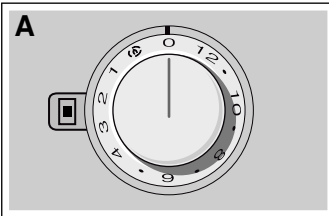

Knob position	2	3	4	6	7	8	9	10
Gas type	G20-20mbar G25-25mbar G25.3-25mbar NG 20mbar LNG 20mbar	G30-29mbar G31-37mbar LPG 29mbar LPG 30mbar	G30-50mbar	G25-20mbar	NG A 6" WC	Natural Gas 1.0kPa/ 10mbar	ULPG 2.75kPa/ 27.5mbar Propane 10" WC	Town Gas 10/12.5/15mbar