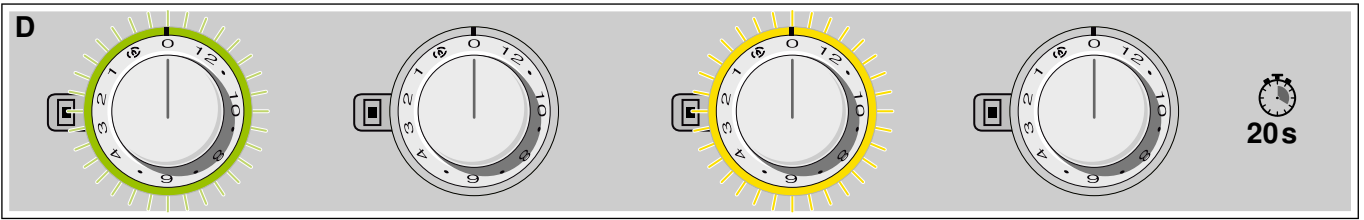

Knob position	2	3	4	6	7	8	9	10
Gas type	G20-20mbar G25-25mbar G25.3-25mbar NG 20mbar LNG 20mbar	G30-29mbar G31-37mbar LPG 29mbar LPG 30mbar	G30-50mbar	G25-20mbar	NG A 6" WC	Natural Gas 1.0kPa/ 10mbar	ULPG 2.75kPa/ 27.5mbar Propane 10" WC	Town Gas 10/12.5/15mbar