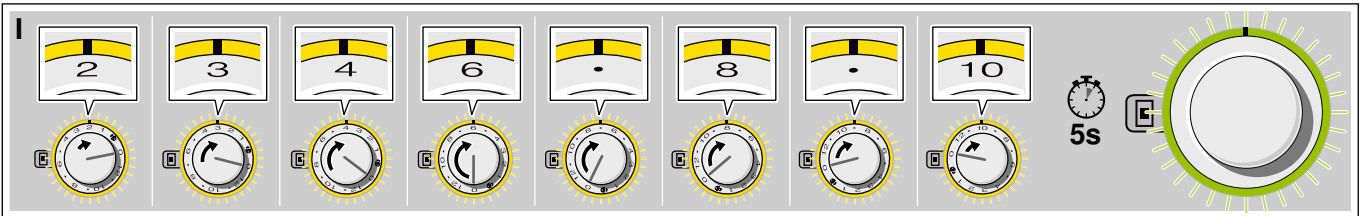

Knob position	2	3	4	6	7	8	9	10
Gas type	G20-20mbar G25-25mbar G25.3-25mbar NG 20mbar LNG 20mbar	G30-29mbar G31-37mbar LPG 29mbar LPG 30mbar	G30-50mbar	G25-20mbar	NG A 6" WC	Natural Gas 1.0kPa/ 10mbar	ULPG 2.75kPa/ 27.5mbar Propane 10" WC	Town Gas 10/12.5/15mbar