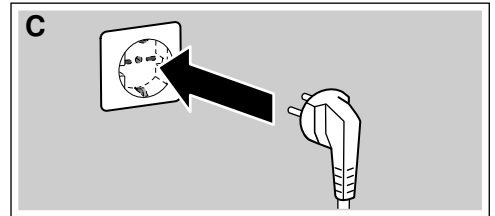

Knob position	2	3	4	6	7	8	9	10
Gas type	G20-20mbar G25-25mbar G25.3-25mbar NG 20mbar LNG 20mbar	G30-29mbar G31-37mbar LPG 29mbar LPG 30mbar	G30-50mbar	G25-20mbar	NG A 6" WC	Natural Gas 1.0kPa/ 10mbar	ULPG 2.75kPa/ 27.5mbar Propane 10" WC	Town Gas 10/12.5/15mbar