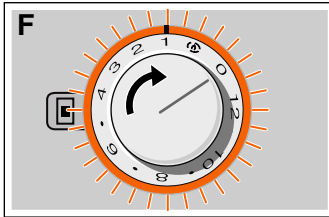

Knob position	2	3	4	6	7	8	9	10
Gas type	G20-20mbar G25-25mbar G25.3-25mbar NG 20mbar LNG 20mbar	G30-29mbar G31-37mbar LPG 29mbar LPG 30mbar	G30-50mbar	G25-20mbar	NG A 6" WC	Natural Gas 1.0kPa/ 10mbar	ULPG 2.75kPa/ 27.5mbar Propane 10" WC	Town Gas 10/12.5/15mbar