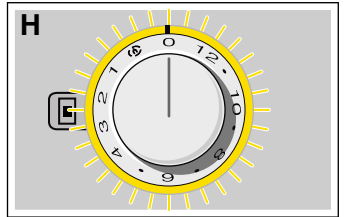

Knob position	2	3	4	6	7	8	9	10
Gas type	G20-20mbar G25-25mbar G25.3-25mbar NG 20mbar LNG 20mbar	G30-29mbar G31-37mbar LPG 29mbar LPG 30mbar	G30-50mbar	G25-20mbar	NG A 6" WC	Natural Gas 1.0kPa/ 10mbar	ULPG 2.75kPa/ 27.5mbar Propane 10" WC	Town Gas 10/12.5/15mbar