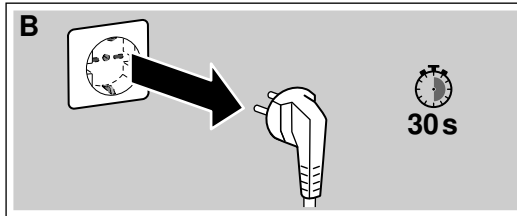

Knob position	2	3	4	6	7	8	9	10
Gas type	G20-20mbar G25-25mbar G25.3-25mbar NG 20mbar LNG 20mbar	G30-29mbar G31-37mbar LPG 29mbar LPG 30mbar	G30-50mbar	G25-20mbar	NG A 6" WC	Natural Gas 1.0kPa/ 10mbar	ULPG 2.75kPa/ 27.5mbar Propane 10" WC	Town Gas 10/12.5/15mbar