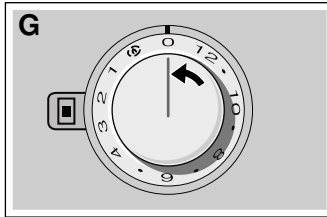

Knob position	2	3	4	6	7	8	9	10
Gas type	G20-20mbar G25-25mbar G25.3-25mbar NG 20mbar LNG 20mbar	G30-29mbar G31-37mbar LPG 29mbar LPG 30mbar	G30-50mbar	G25-20mbar	NG A 6" WC	Natural Gas 1.0kPa/ 10mbar	ULPG 2.75kPa/ 27.5mbar Propane 10" WC	Town Gas 10/12.5/15mbar